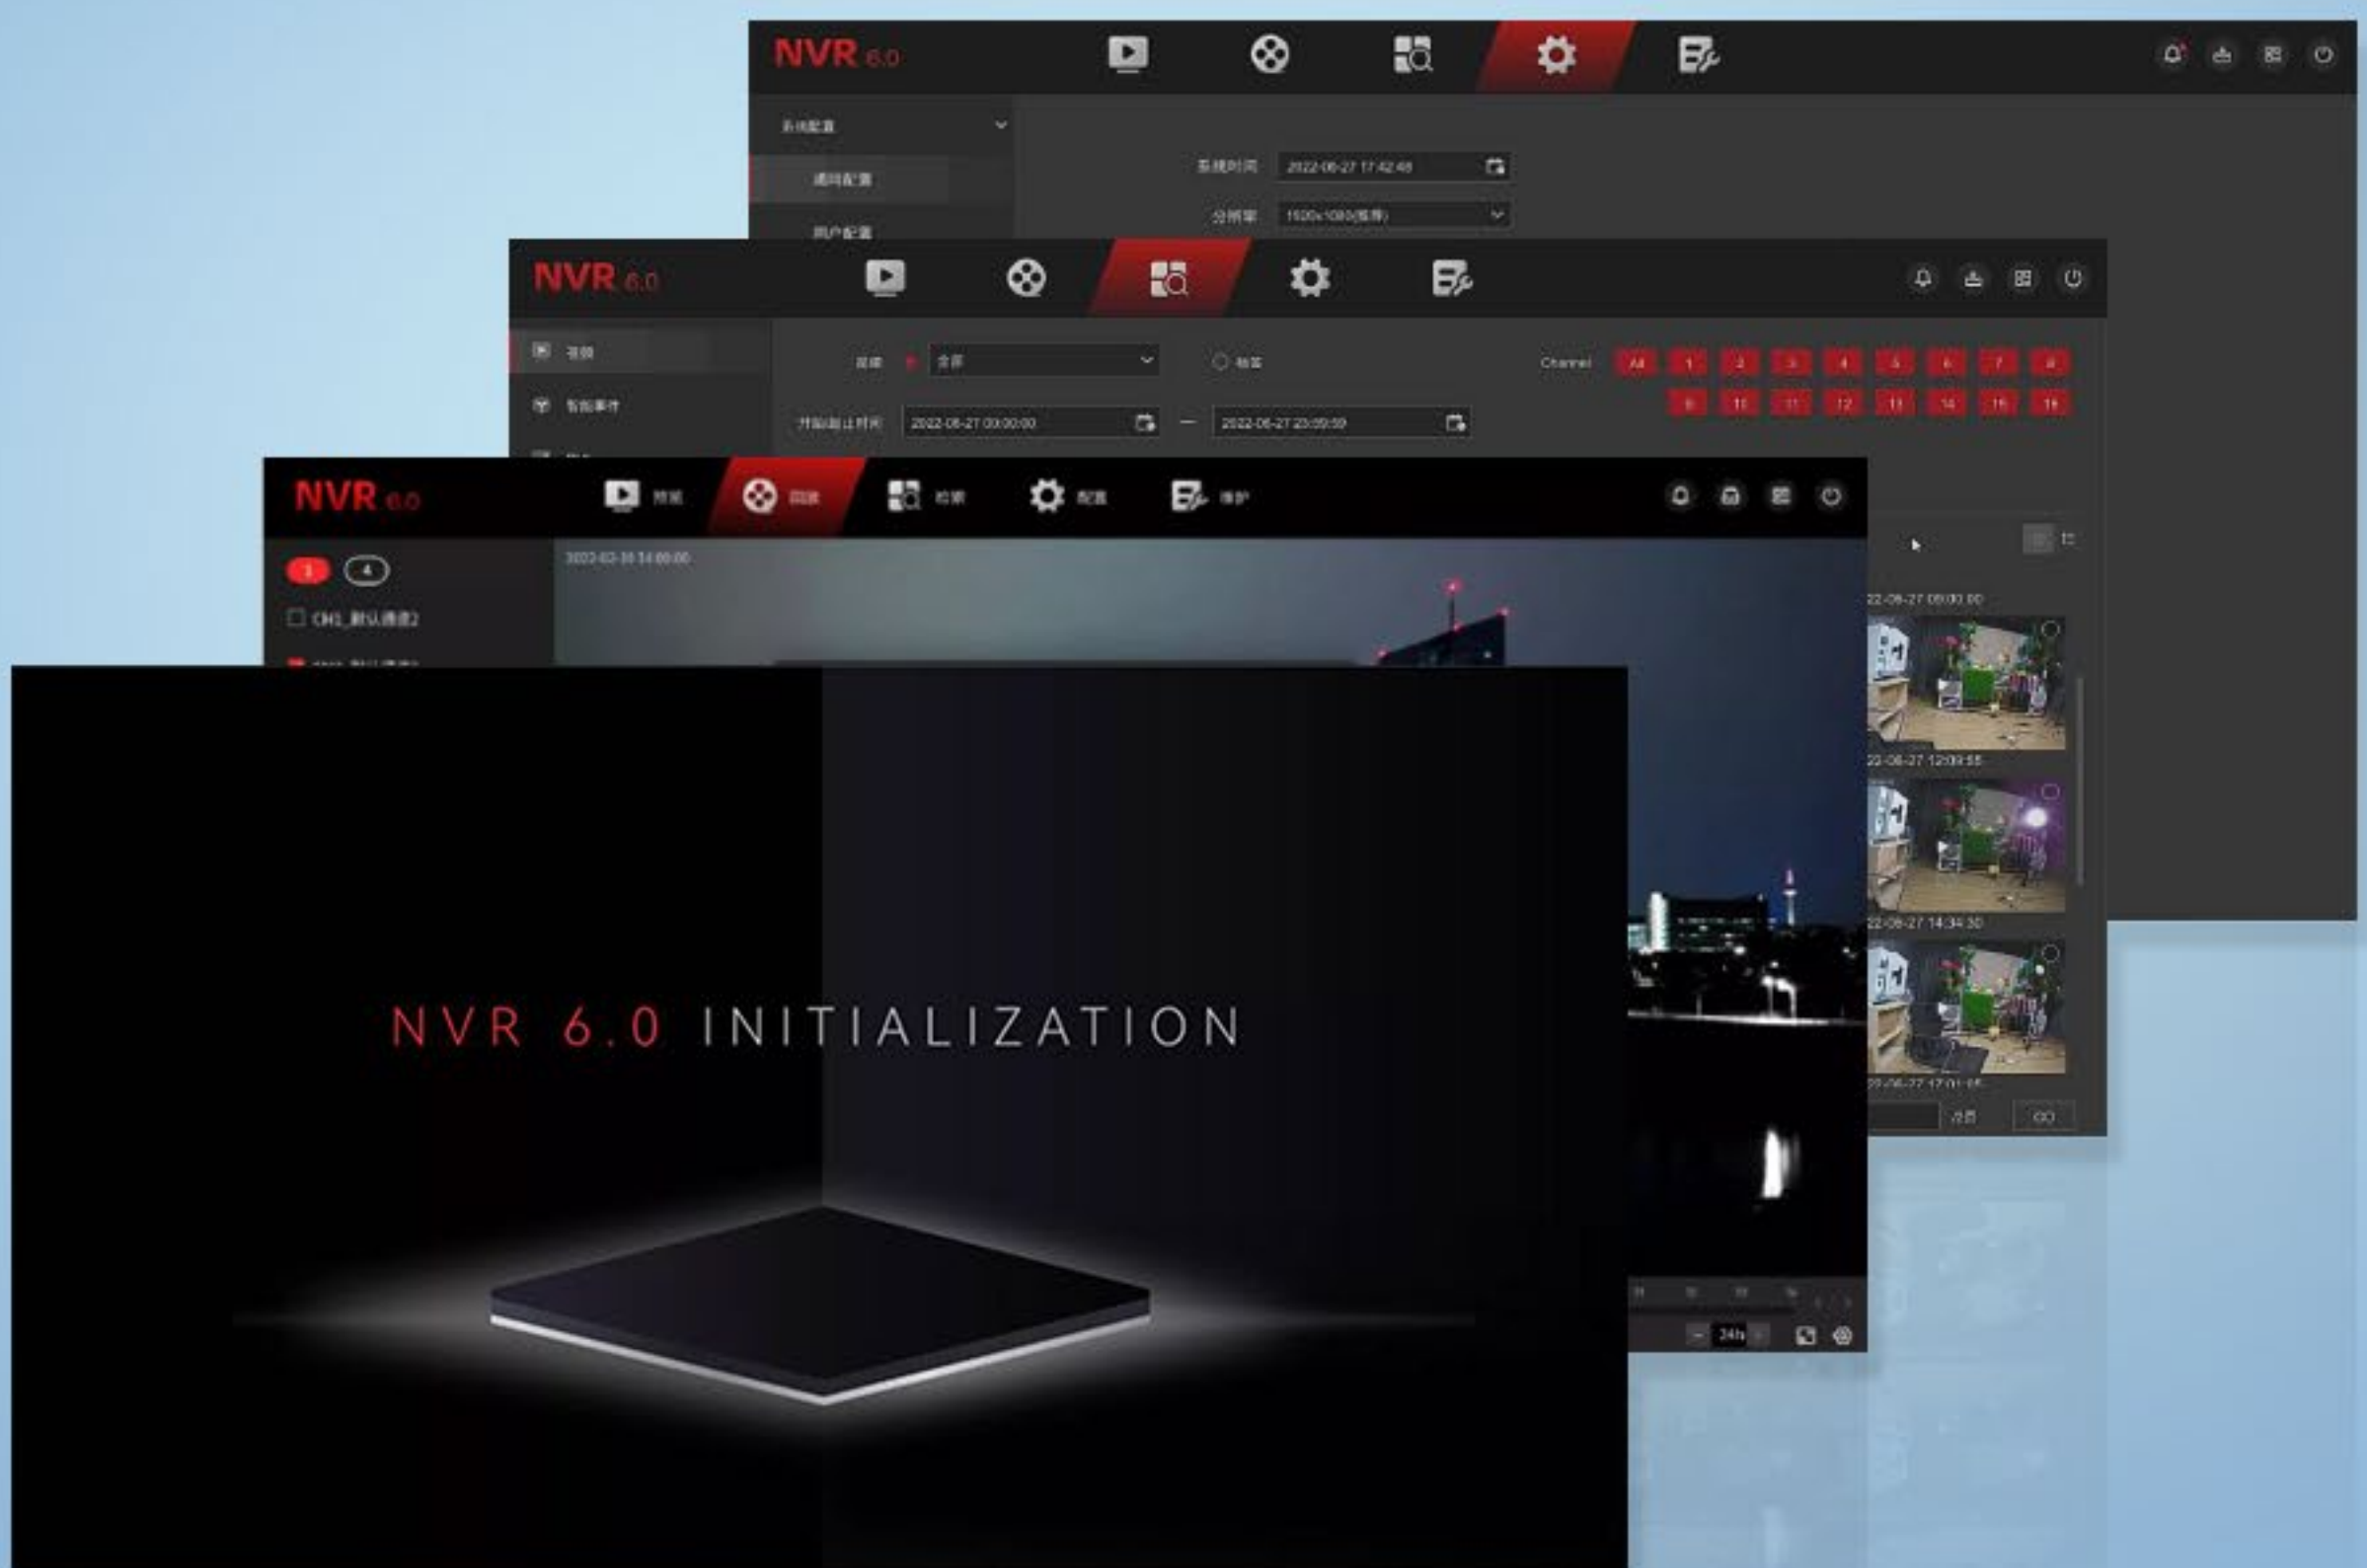

Longse

NVR 6.0

New Upgrades in Hardware & Software

· Appearance · Interior Layout · Software Interface